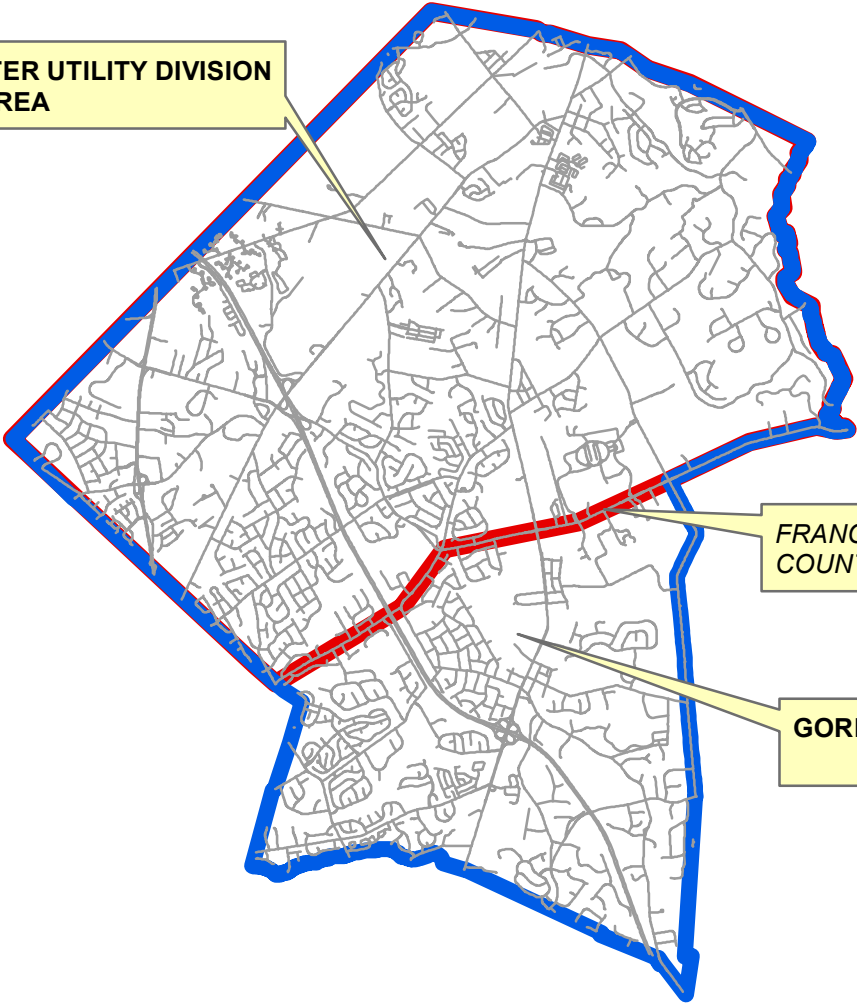

Marlboro Township Water Service Area Map

**MARLBORO TOWNSHIP WATER UTILITY DIVISION
SERVICE AREA**

*FRANCHISE AREA BOUNDARY LINE
COUNTY ROUTE 520 & WYNCREST RD.*

**GORDONS CORNER WATER COMPANY
SERVICE AREA**